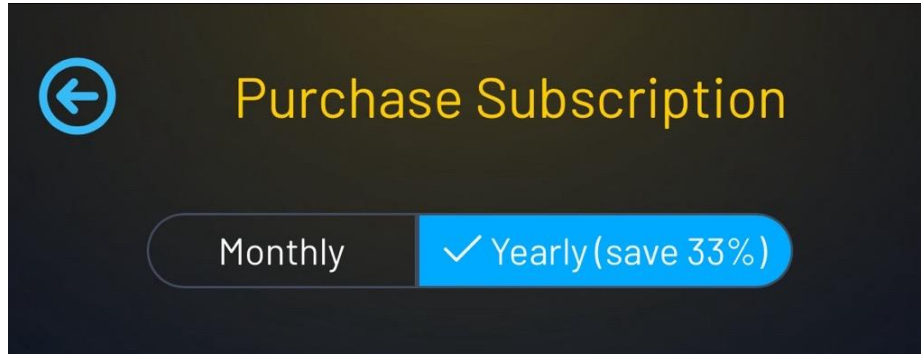

Steps to Access Your Free Subscription

1. Sign in to your account at radcam.ai/subscriptions.
2. Click Manage Plan.
3. On the Plan Management page, click Get Subscriptions.
4. Select the Yearly Subscription option at the top.

5. Choose Engage 365 (+ ADD) and SOS (+ ADD), then click Checkout.

6. Click Add Code and enter your promo code RADEMPLOYEE100, then click Apply.

←  Robotic Assistance Devic... [Details](#) ▾

Subscribe to Engage365 and 1 more