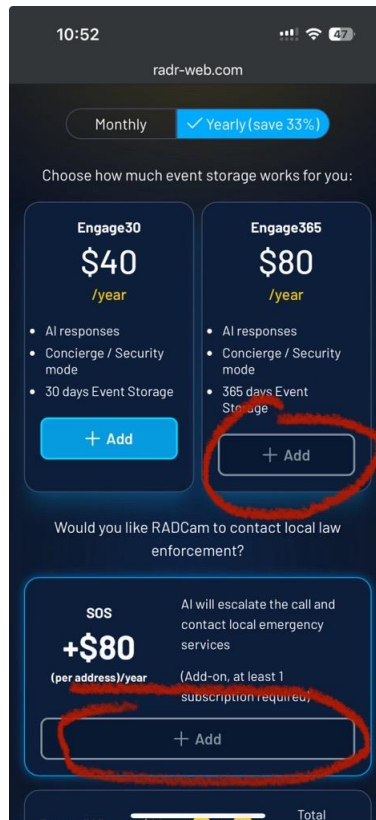

Steps to Access Your Free Subscription

1. Sign in to your account at radcam.ai/subscriptions.
2. Click Manage Plan.
3. On the Plan Management page, click Get Subscriptions.
4. Select the Yearly Subscription option at the top.

5. Choose Engage 365 (+ ADD) and SOS (+ ADD), then click Checkout.

6. Click Add Code and enter your promo code RADEMPLOYEE100, then click Apply.

←  Robotic Assistance Devic... [Details](#) ▾

Subscribe to Engage365 and 1 more