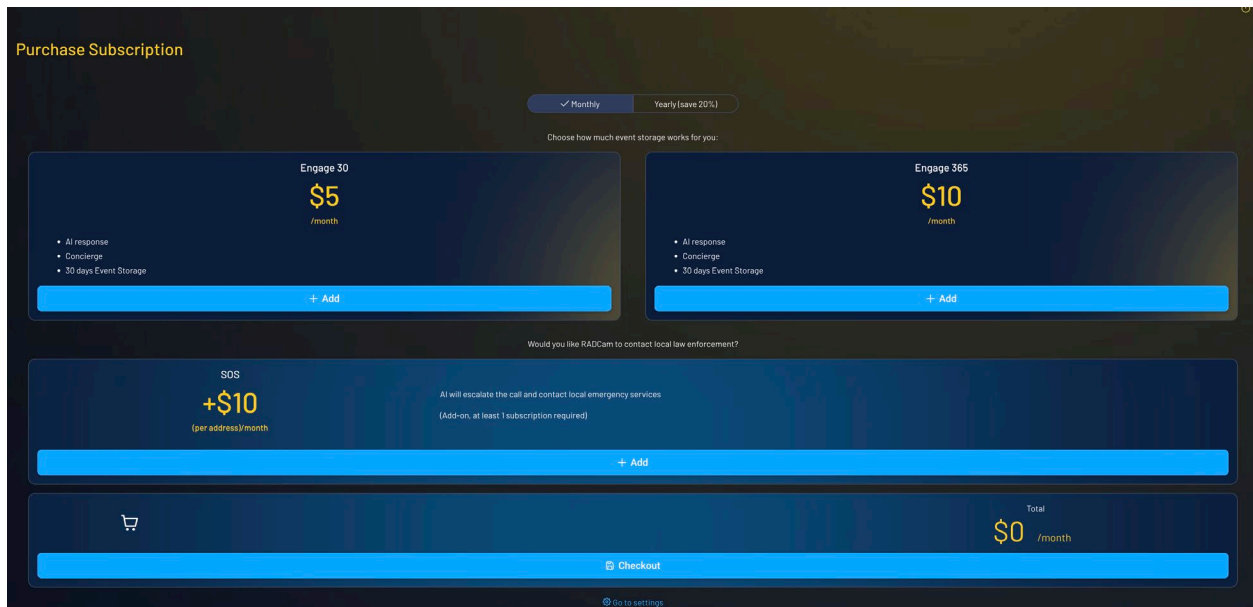

3. Choose a subscription plan.