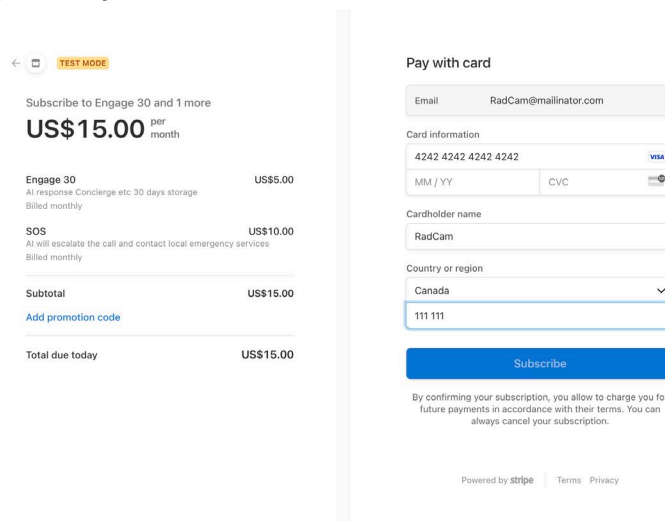

## Login

Email

Password [Forgot Password?](#)

Stay Signed In.

Login

Copyright © 2024 — RAD Cam

3. Choose a subscription plan.

4. For payment, use the following test details:

- **Card Number:** 4242 4242 4242 4242
- **Expiration Date:** 03/33
- **CVC:** 333
- **Cardholder Name:** Any
- **Country/Region:** Any

5. After completing the payment, a success screen will appear.

6. Click "Back to Subscription," and assign the subscription to your camera.